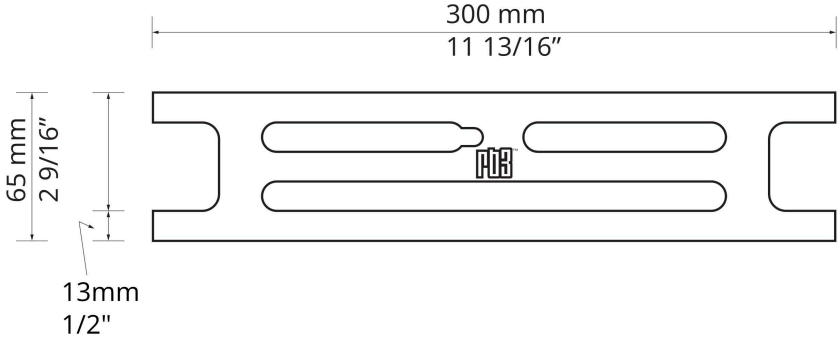

DESCRIPTION

-
-
-
-
-
- Integrated washcloth hanger and wash puff hanger
- Fits into any 12" wide custom or prefab shower niche
- Solid 3mm 304 Grade stainless steel
- Compliments chrome or brushed shower fixtures

SPECIFICATIONS

SNS12WC Shower Corner Shelf

Model #	SNS12WC
Material	3mm , 304 Grade stainless steel
Color / Finish	Brushed & Polished
Length	11 13/16" (300 mm)
Width	2 9/16" (65 mm)

TECHNICAL DRAWINGS

SNS12WC