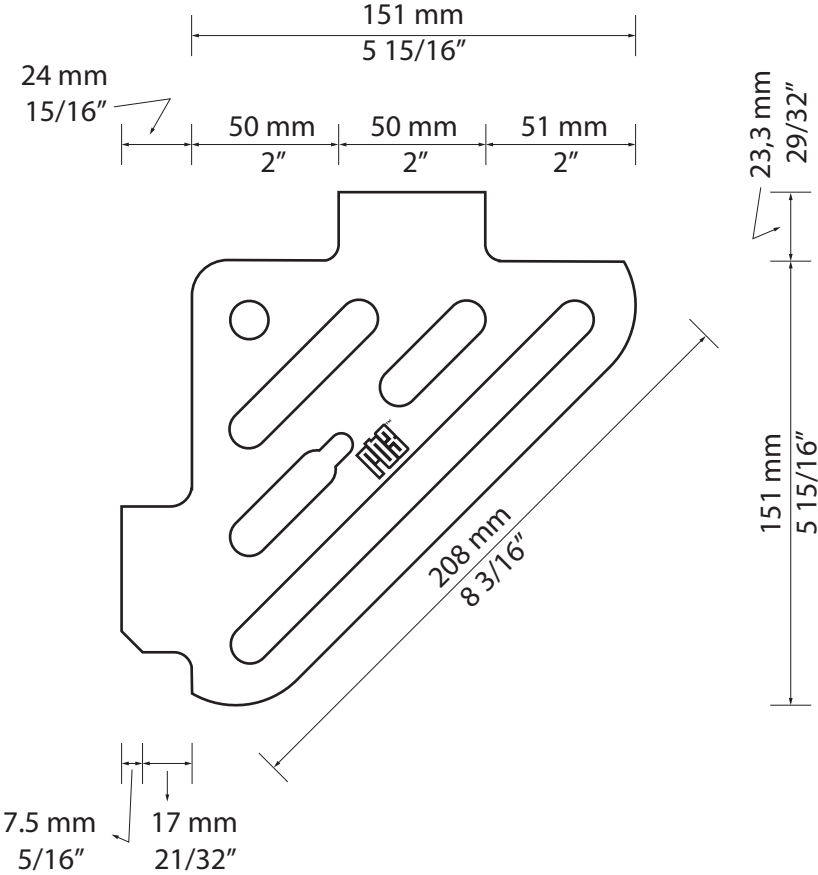

TECHNICAL DRAWINGS

SCS-B