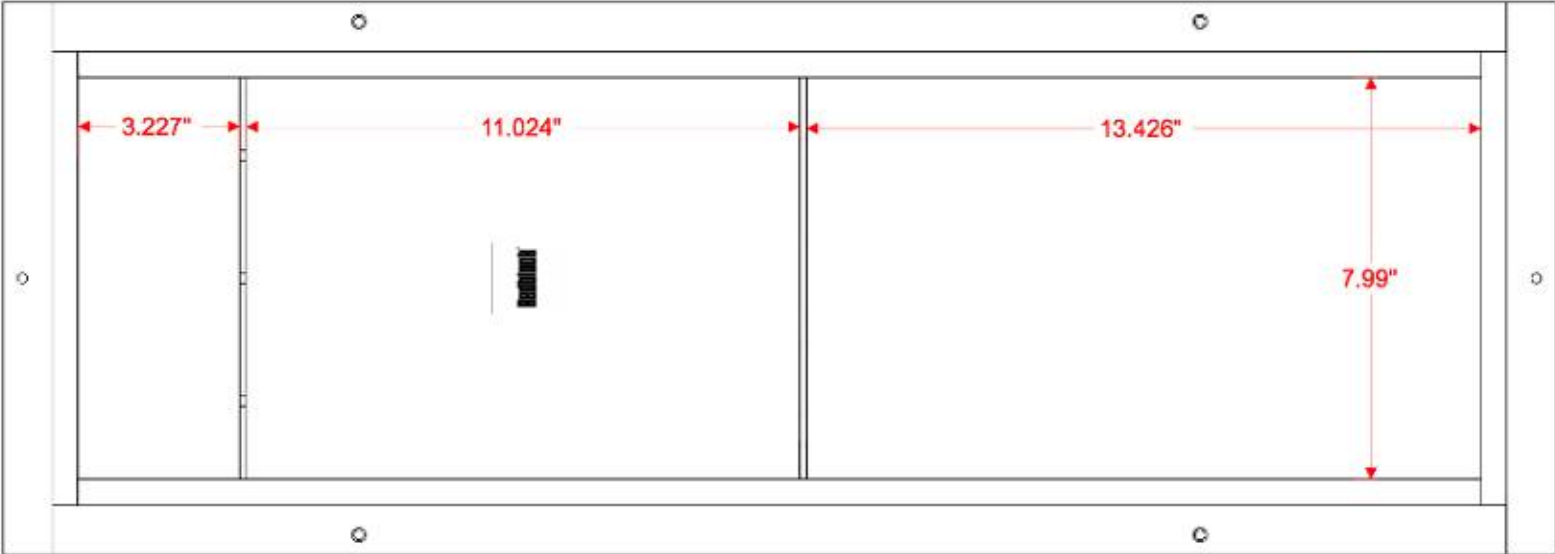

THE REDBLOCK N828 SHOWER NICHE

TOP

Top

13 mm : 1/2 inch

104 mm :
4 inches

38mm : 1-1/2 inch