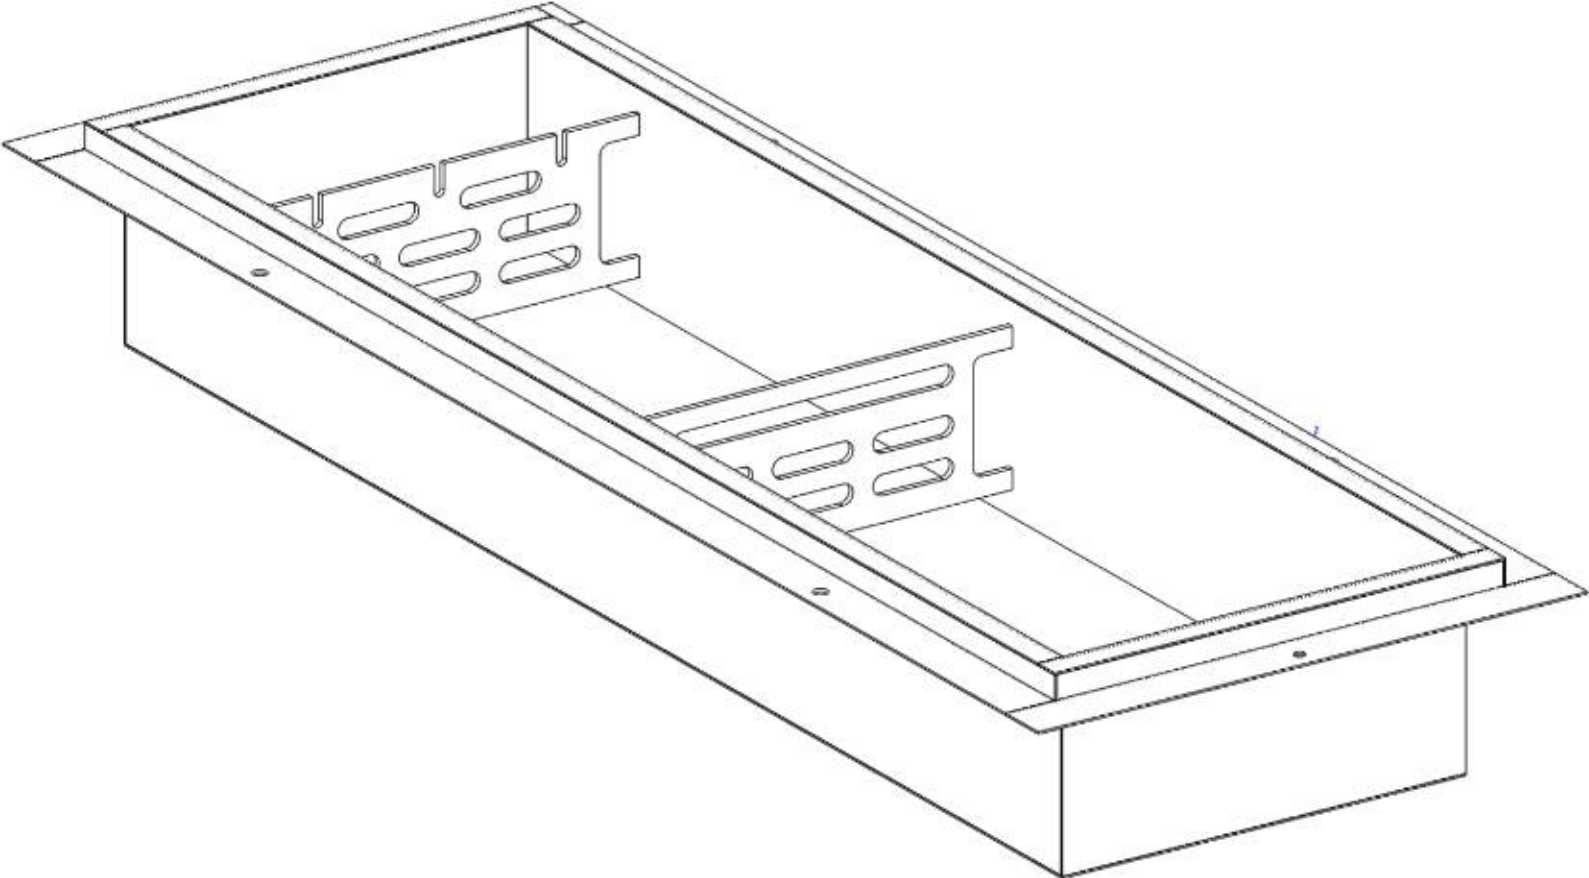

THE REDBLOCK N828 SHOWER NICHE

TOP

Top

13 mm : 1/2 inch

104 mm :
4 inches

38mm : 1-1/2 inch